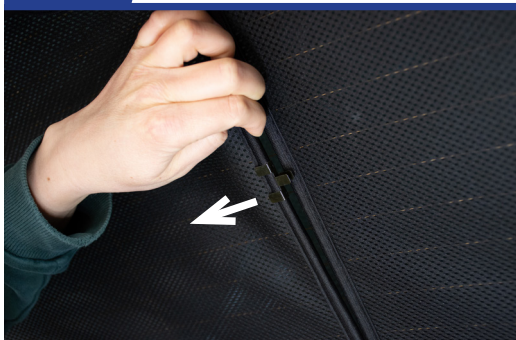

Installation

MAZDA CX-5 5DR

MAZ-CX5-5-B

Tailgate Shade Installation

STEP 7

Repeat this whole process for the other side.

STEP 8

STEP 9

STEP 10

STEP 11