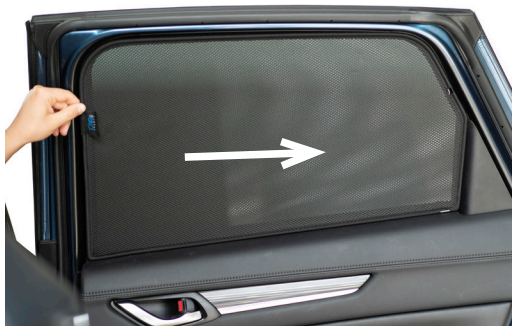

Installation

MAZDA CX-5 5DR
MAZ-CX5-5-B

Side Shade Installation

STEP 7

STEP 8

STEP 9

STEP 10

STEP 11

STEP 12

Repeat this whole process for the other side.