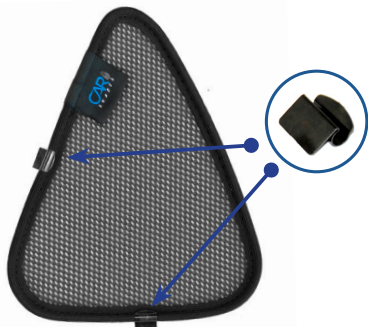

STEP 8

STEP 9

STEP 10

STEP 11

STEP 12

Repeat this whole process for the other side.

Installation

MAZDA CX-5 5DR

MAZ-CX5-5-B

Components Needed

Port Shades

CL-M02 x 4

Port Shade Installation

STEP 1

STEP 2

STEP 3