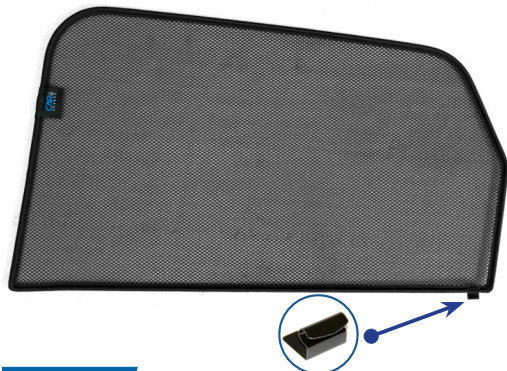

Side Shades

CL-M05 x 4

CL-M13 x 2

CL-T01 x 1

Side Shade Installation

STEP 1

STEP 2

STEP 3

STEP 4

STEP 5

STEP 6

Repeat steps 3 & 4 for the other M05 Clip.

Installation

MAZDA CX-5 5DR
MAZ-CX5-5-B

Side Shade Installation

STEP 7