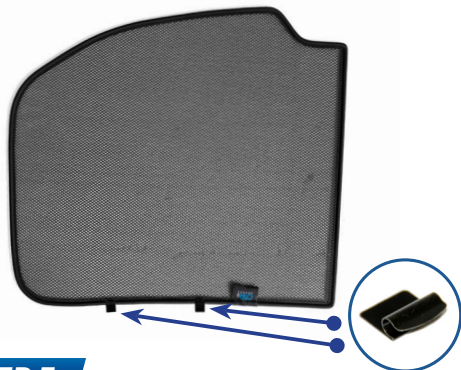

STEP 4

STEP 5

STEP 6

Repeat this whole process for the other side.

Installation

MAZDA CX-5 5DR

MAZ-CX5-5-B

Components Needed

Tailgate Shades

CL-M12 x 4

CL-M14 x 1

Tailgate Shade Installation

STEP 1

STEP 2

STEP 3

STEP 4

STEP 5

STEP 6

Installation

MAZDA CX-5 5DR

MAZ-CX5-5-B

Tailgate Shade Installation

STEP 7

Repeat this whole process for the other side.